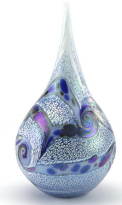

300462

Teardrop crystal glass keepsake ashes urn 'Elan' sea blue

Article number
300462
Shape / Symbol / Theme
Drop
Dimensions (h x w x d in cm)
H 27
Volume in liter
1.6
Suitable for
Indoor

480.00