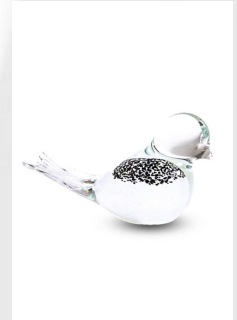

Dimensions (h x w x d in cm)

H 14

Volume in liter

0.05

Suitable for

Indoor

188.00

102761