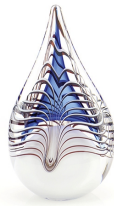

201089

**Crystal glass ornament
keepsake urn 'Drop'**

Article number

201089

Shape / Symbol / Theme

Drop

Dimensions (h x w x d in cm)

23 cm - Ø 14 cm

Volume in liter

0.2

Suitable for

Indoor

405.00