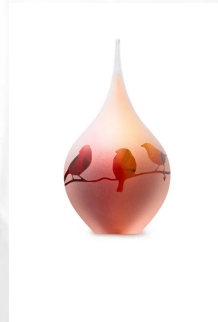

103508

Frosted teardrop shaped glass mini urn 'Birds' in several colors

Article number

103508

Shape / Symbol / Theme

Drop, Bird(s)

Dimensions (h x w x d in cm)

H 19

Volume in liter

0.26

Suitable for

Indoor

260.00