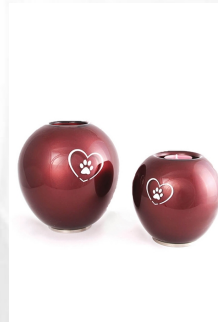

226.00

102772

Crystal glass pet urn with pawprint and Swarovski heart | cappuccino

Article number
102772
Shape / Symbol / Theme
Cylinder, Heart(s), Pawprints
Dimensions (h x w x d in cm)
12 cm - Ø 9 cm | 22 cm - Ø 9 cm
Volume in liter
0.5 - 1.0
Suitable for
Indoor

226.00

102773

Crystal glass pet urn with pawprint and Swarovski heart | anthracite

Article number
102773
Shape / Symbol / Theme
Cylinder, Heart(s), Pawprints
Dimensions (h x w x d in cm)
12 cm - Ø 9 cm | 22 cm - Ø 9 cm
Volume in liter
0.5 - 1.0
Suitable for
Indoor

226.00

102774

Crystal glass pet urn with pawprint and Swarovski heart | Burgundy

Article number
102774
Shape / Symbol / Theme
Cylinder, Heart(s), Pawprints
Dimensions (h x w x d in cm)
12 cm - Ø 9 cm | 22 cm - Ø 9 cm
Volume in liter
0.5 - 1.0
Suitable for
Indoor

226.00

102775

Crystal glass pet urn with candle holder, pawprint and Swarovski heart

Article number
102775
Shape / Symbol / Theme
Cube, rectangele, round & triangle, Heart(s), Pawprints
Dimensions (h x w x d in cm)
11 cm - Ø 10 cm | 15 cm - Ø 13 cm
Volume in liter
0.5 - 1.3
Suitable for
Indoor

192.00

102776

Crystal glass pet urn with candle holder, pawprint and Swarovski heart

Article number
102776
Shape / Symbol / Theme
Cube, rectangele, round & triangle, Heart(s), Pawprints
Dimensions (h x w x d in cm)
11 cm - Ø 10 cm | 15 cm - Ø 13 cm
Volume in liter
0.5 - 1.3
Suitable for
Indoor

192.00

102777

Crystal glass pet urn with candle holder, pawprint and Swarovski heart

Article number
102777
Shape / Symbol / Theme
Cube, rectangele, round & triangle, Heart(s), Pawprints
Dimensions (h x w x d in cm)
11 cm - Ø 10 cm | 15 cm - Ø 13 cm
Volume in liter
0.5 - 1.3
Suitable for
Indoor

192.00