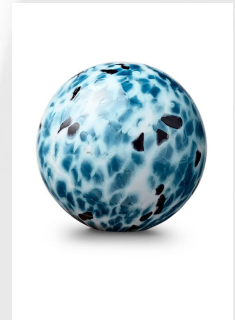

300198

Crystal glass keepsake urn 'Memory' turquoise white

Article number
300198
Shape / Symbol / Theme
Cube, rectangle, round & triangle
Dimensions (h x w x d in cm)
Ø 12 cm
Volume in liter
0.5
Suitable for
Indoor

235.00