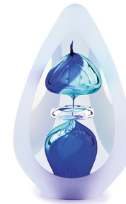

485.00

201102

Crystal glass keepsake ashes urn 'Orion'

Article number
201102
Shape / Symbol / Theme
Drop
Dimensions (h x w x d in cm)
H 15
Volume in liter
0.07
Suitable for
Indoor

468.00

201104

Crystal glass keepsake ashes urn 'Orion'