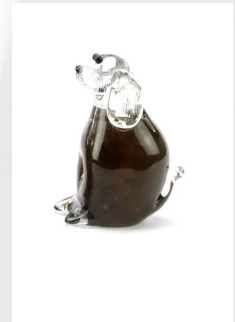

103357

Crystal glass pet urn with candle holder, pawprint and heart

Article number

103357

Shape / Symbol / Theme

Cylinder, Heart(s), Pawprints

Suitable for

Indoor

229.00

300213

Teardrop glass keepsake urn for ashes 'Memory' nature opaque

Article number

300213

Shape / Symbol / Theme

Drop

Dimensions (h x w x d in cm)

H 14

Volume in liter

0.05

Suitable for

Indoor

153.00

300212

Teardrop glass keepsake urn for ashes 'Memory' turquoise opaque

Article number

300212

Shape / Symbol / Theme

Drop

Dimensions (h x w x d in cm)

H 14

Volume in liter

0.05

Suitable for

Indoor

153.00

300211

Teardrop glass keepsake urn for ashes 'Memory' blue mixed opaque

Article number

300211

Shape / Symbol / Theme

Drop

Dimensions (h x w x d in cm)

H 14

Volume in liter

0.05

Suitable for

Indoor

153.00

300210

Teardrop glass keepsake urn 'Memory' red opaque

Article number

300210

Shape / Symbol / Theme

Drop

Dimensions (h x w x d in cm)

H 14

Volume in liter

0.05

Suitable for

Indoor

153.00

300209

Teardrop glass keepsake urn 'Memory' krakele gold

Article number

300209

Shape / Symbol / Theme

Drop

Dimensions (h x w x d in cm)

H 14

Volume in liter

0.05

Suitable for

Indoor

155.00

300208

Teardrop glass keepsake urn 'Memory' krakele white

Article number

300208

Shape / Symbol / Theme

Drop

Dimensions (h x w x d in cm)

H 14

Volume in liter

0.05

Suitable for

Indoor

155.00

300207

Crystal glass keepsake ashes urn 'Dog' brown

Article number

300207

Shape / Symbol / Theme

Dog

Dimensions (h x w x d in cm)

H 10

Volume in liter

0.04

Suitable for

Indoor

140.00