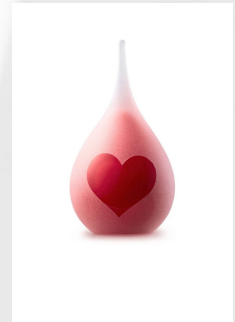

103489

Teardrop shaped glass keepsake ashes urn 'Heart'

Article number

103489

Shape / Symbol / Theme

Drop, Heart(s)

Dimensions (h x w x d in cm)

H 14

Volume in liter

0.05

Suitable for

Indoor

148.00