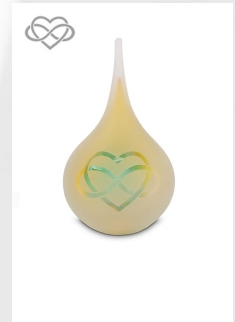

Shape / Symbol / Theme

Bird(s)

Dimensions (h x w x d in cm)

H 8

Volume in liter

0.03

Suitable for
Indoor

148.00