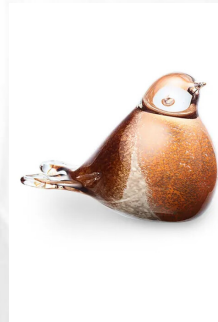

102680

Crystal glass keepsake ashes urn 'Robin redbreast'

Article number

102680

Shape / Symbol / Theme

Bird(s)

Dimensions (h x w x d in cm)

H 8

Volume in liter

0.03

Suitable for
Indoor

148.00