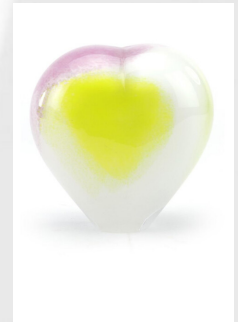

300468

Heart shaped glass keepsake urn pastel

Article number
300468
Shape / Symbol / Theme
Heart(s)
Dimensions (h x w x d in cm)
H 14
Volume in liter
0.65
Suitable for
Indoor

228.00