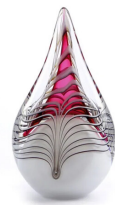

23 cm - Ø 14 cm

Volume in liter

0.2

Suitable for

Indoor

405.00

201092

**Crystal glass ornament
keepsake urn 'Drop'**