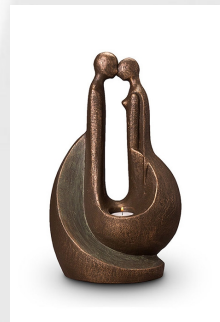

35 x 25 x 25

Volume in liter

3.6

Suitable for

Indoor

709.00

301293

Ceramic funeral urn 'Connected' with candle holder | bronze & silver grey