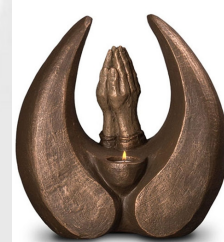

679.00

101104

Hand-sculpted urn 'Praying for you'

Article number
101104
Shape / Symbol / Theme
Religion, spirituality & symbolism
Dimensions (h x w x d in cm)
30 x 28 x 17
Volume in liter
3.5
Suitable for
Indoor