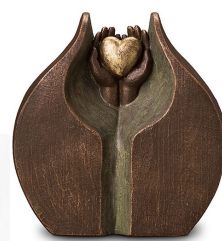

301284

Ceramic duo/companion funeral urn 'Hidden Love'

Article number

301284

Shape / Symbol / Theme

Heart(s), Religion, spirituality & symbolism

Dimensions (h x w x d in cm)

31 x 29 x 24

Volume in liter

2 x 3

Suitable for

Indoor and outdoor

1,108.00