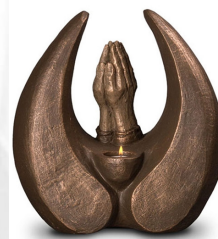

908.00

101104

Hand-sculpted urn 'Praying for you'

Article number
101104
Shape / Symbol / Theme
Religion, spirituality & symbolism
Dimensions (h x w x d in cm)
30 x 28 x 17
Volume in liter
3.5
Suitable for
Indoor