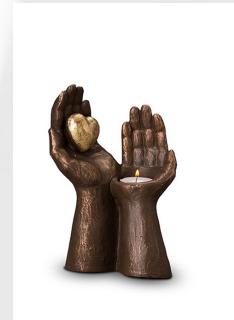

301275

**Keepsake art urn with
candle holder and heart**

Article number
301275

Shape / Symbol / Theme
Heart(s), Religion, spirituality &
symbolism

Dimensions (h x w x d in cm)
20 cm - Ø 15 cm

Volume in liter
0.8

Suitable for
Indoor

483.00