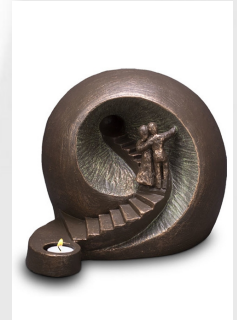

102998

Candle holder companion urn 'To the light' for two adults

Article number

102998

Shape / Symbol / Theme

Religion, spirituality & symbolism

Dimensions (h x w x d in cm)

26 x 30 x 27

Volume in liter

2 x 3

Suitable for

Indoor

909.00