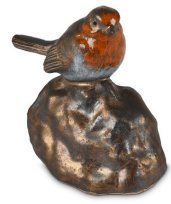

300087

Keepsake art urn for ashes Robin

Article number
300087
Shape / Symbol / Theme
Bird(s)
Dimensions (h x w x d in cm)
18 x 15
Volume in liter
0.3
Suitable for
Indoor

432.00