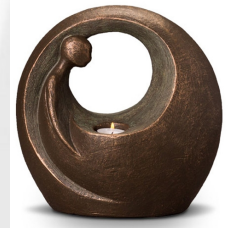

Heart(s), Religion, spirituality & symbolism

Dimensions (h x w x d in cm)

23 x 26 x 21

Volume in liter

2 x 3

Suitable for

Indoor

1,236.00