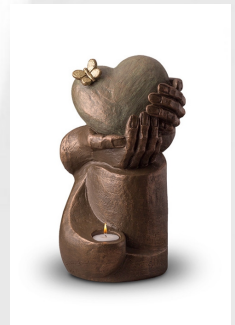

200702

Ceramic funeral urn 'Heartpain'

Article number
200702
Shape / Symbol / Theme
Heart(s), Religion, spirituality & symbolism
Dimensions (h x w x d in cm)
35 x 22 x 19
Volume in liter
3.0
Suitable for
Indoor

900.00