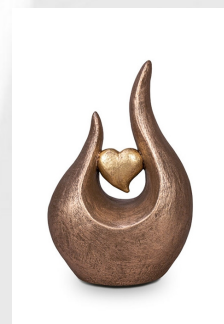

102982

**Ceramic art urn 'Eternal
flame' with heart**

Article number

102982

Shape / Symbol / Theme

Heart(s), Religion, spirituality &
symbolism

Dimensions (h x w x d in cm)

36 x 23 x 17

Volume in liter

2.7

Suitable for

Indoor and outdoor

588.00