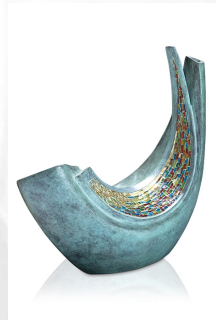

102388

Bronze cremation urn covered in mosaic 'Evanescence pensiero'

Article number
102388
Shape / Symbol / Theme
Other shapes
Dimensions (h x w x d in cm)
39 x 45
Volume in liter
2.5
Suitable for
Indoor

4,645.00