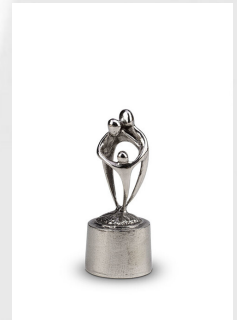

300813

**Sculpture urn for ashes
'Parents and Child'**

Article number
300813

Shape / Symbol / Theme
Religion, spirituality & symbolism

Dimensions (h x w x d in cm)

13 x 5 x 5

Volume in liter

0.05

Suitable for
Indoor

418.00