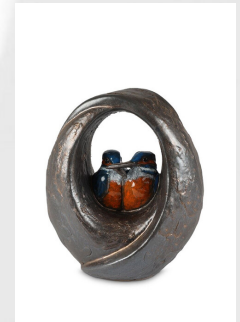

300099

**Keepsake urn for ashes
Kingfishers**

Article number

300099

Shape / Symbol / Theme

Bird(s)

Dimensions (h x w x d in cm)

30 x 25

Volume in liter

2.0

Suitable for

Indoor

955.00