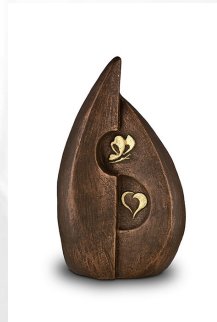

103521

Ceramic art urn 'We'll meet again'

Article number
103521
Shape / Symbol / Theme
Heart(s), Butterflies, Religion, spirituality & symbolism
Dimensions (h x w x d in cm)
35 x 20 x 19
Volume in liter
4.5
Suitable for
Indoor and outdoor

679.00