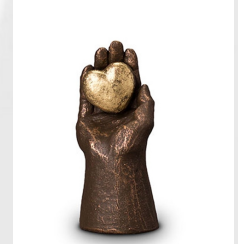

200024

Ceramic keepsake with a heart

Article number

200024

Shape / Symbol / Theme

Heart(s), Religion, spirituality & symbolism

Dimensions (h x w x d in cm)

H 15 cm

Volume in liter

0.1

Suitable for

Indoor and outdoor

209.00