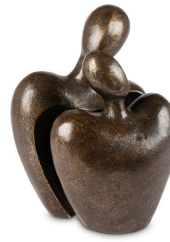

300663

**Bronze companion urn for
ashes 'Always together'**

Article number

300663

Shape / Symbol / Theme

Other shapes, Religion, spirituality & symbolism

Dimensions (h x w x d in cm)

33.5 x 23 x 10 | 27 x 20 x 11

Volume in liter

3.0 / 2.8

Suitable for

Indoor and outdoor

1,116.00