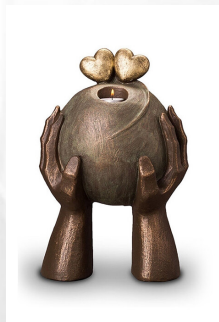

301292

Ceramic funeral urn 'Enlightening Love' with tealight

Article number

301292

Shape / Symbol / Theme

Heart(s), Religion, spirituality & symbolism

Dimensions (h x w x d in cm)

35 x 25 x 25

Volume in liter

3.6

Suitable for

Indoor

709.00