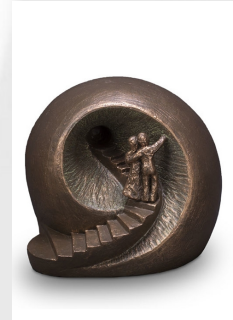

Religion, spirituality & symbolism

Dimensions (h x w x d in cm)

26 x 30 x 27

Volume in liter

2 x 3

Suitable for
Indoor

1,158.00

102999