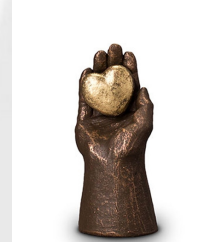

200024

Ceramic keepsake with a heart

Article number

200024

Shape / Symbol / Theme

Heart(s), Religion, spirituality & symbolism

Dimensions (h x w x d in cm)

H 15 cm

Volume in liter

0.1

Suitable for

Indoor and outdoor

228.00