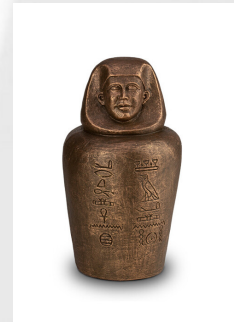

300219

Egyptian Canopic jar urn for ashes 'Life ends Eternity begins'

Article number
300219

Shape / Symbol / Theme
Religion, spirituality & symbolism

Dimensions (h x w x d in cm)
34 x 18 x 18

Volume in liter
3.5

Suitable for
Indoor and outdoor

679.00