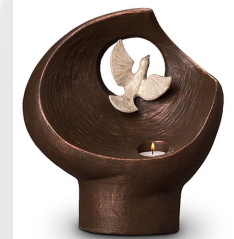

200009

Ceramic funeral urn 'Peace dove' with candle holder

Article number
200009
Shape / Symbol / Theme
Bird(s), Religion, spirituality & symbolism
Dimensions (h x w x d in cm)
30 x 27 x 15
Volume in liter
3.0
Suitable for
Indoor

908.00