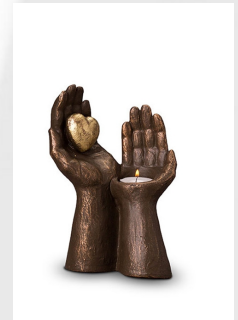

301275

**Keepsake art urn with
candle holder and heart**

Article number
301275

Shape / Symbol / Theme
Heart(s), Religion, spirituality &
symbolism

Dimensions (h x w x d in cm)
20 cm - Ø 15 cm

Volume in liter
0.8

Suitable for
Indoor

449.00