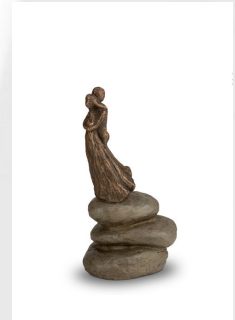

300178

**Ceramic keepsake art urn
'Our love will go on'**

Article number

300178

Shape / Symbol / Theme

Religion, spirituality & symbolism

Dimensions (h x w x d in cm)

41 x 24 x 15

Volume in liter

2.0

Suitable for

Indoor and outdoor

676.00