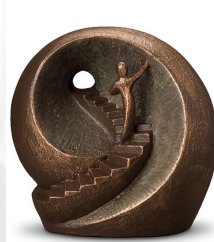

Religion, spirituality & symbolism

Dimensions (h x w x d in cm)

26 x 26 x 17

Volume in liter

3.0

Suitable for

Indoor and outdoor

722.00