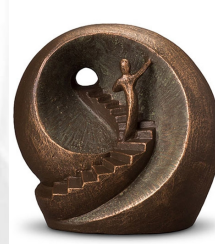

Religion, spirituality & symbolism

Dimensions (h x w x d in cm)

26 x 26 x 17

Volume in liter

3.0

Suitable for

Indoor and outdoor

609.00