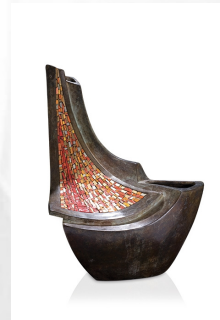

102387

Bronze cremation urn covered in mosaic 'In un tramonto'

Article number
102387
Shape / Symbol / Theme
Other shapes
Dimensions (h x w x d in cm)
39 x 35
Volume in liter
2
Suitable for
Indoor

4,645.00