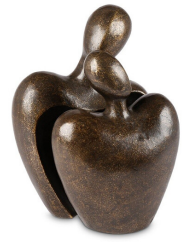

35 x 24 x 14

Volume in liter

1.4

Suitable for

Indoor and outdoor

609.00

300663

**Bronze companion urn for
ashes 'Always together'**