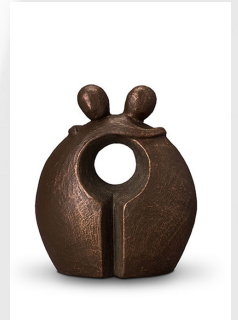

300832

**Ceramic keepsake urn
'Farewell'**

Article number
300832
Shape / Symbol / Theme
Religion, spirituality & symbolism
Dimensions (h x w x d in cm)
20x17x10
Volume in liter
1.0
Suitable for
Indoor and outdoor

509.00