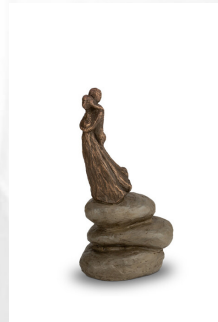

300178

**Ceramic keepsake art urn
'Our love will go on'**

Article number

300178

Shape / Symbol / Theme

Religion, spirituality & symbolism

Dimensions (h x w x d in cm)

41 x 24 x 15

Volume in liter

2.0

Suitable for

Indoor and outdoor

908.00