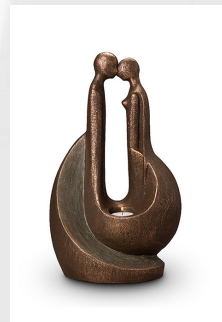

35 x 25 x 25

Volume in liter

3.6

Suitable for

Indoor

958.00

301293

Ceramic funeral urn 'Connected' with candle holder | bronze & silver grey