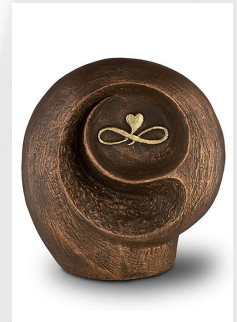

103522

Ceramic art urn 'Infinity'

Article number
103522
Shape / Symbol / Theme
Heart(s), Religion, spirituality & symbolism
Dimensions (h x w x d in cm)
28 x 24 x 21
Volume in liter
5.0
Suitable for
Indoor and outdoor

609.00