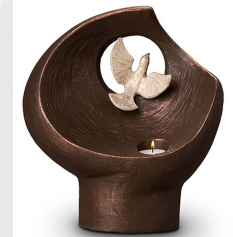

30 x 27 x 15

Volume in liter

3.0

Suitable for

Indoor and outdoor

746.00

200009

Ceramic funeral urn 'Peace dove' with candle holder