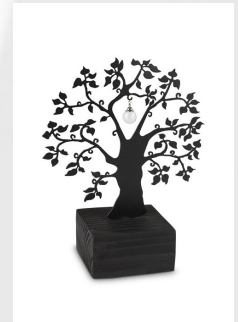

101572

**Sculpture urn for ashes
'Tree of Life' with glass
ashes pendant**

Article number

101572

Shape / Symbol / Theme

Flowers, plants & trees, Religion,
spirituality & symbolism

Dimensions (h x w x d in cm)

29 x 22 x 10

Volume in liter

0.007 + 0.005

Suitable for

Indoor

260.00