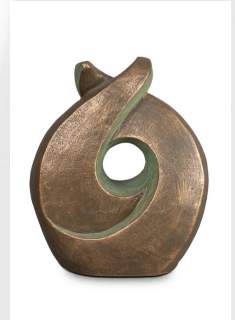

102990

Ceramic art urn 'Light'

Article number
102990

Shape / Symbol / Theme
Religion, spirituality & symbolism

Dimensions (h x w x d in cm)
31 x 24 x 16

Volume in liter
3.0

Suitable for
Indoor and outdoor

748.00