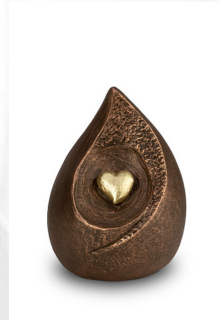

300179

**Ceramic keepsake art urn
'Tear in loving memory'**

Article number

300179

Shape / Symbol / Theme

Drop, Heart(s), Religion, spirituality
& symbolism

Dimensions (h x w x d in cm)

23 x 23 x 23

Volume in liter

1.4

Suitable for

Indoor and outdoor

402.00