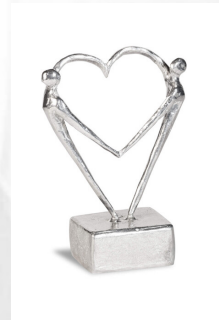

Dimensions (h x w x d in cm)

12

Volume in liter

0.04

Suitable for
Indoor

250.00

300153

**Sculpture Funeral Urn
'Connected through the
heart'**