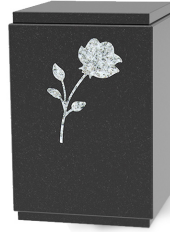

103336

**Granit cremation ash urn
'Rose' | weather resistant**

Article number

103336

Shape / Symbol / Theme

Cube, rectangele, round & triangle,
Rose

Dimensions (h x w x d in cm)

28 x 19 x 19

Volume in liter

3.25

Suitable for

Indoor and outdoor

805.00