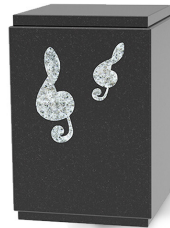

103333-1

**Granit cremation ash urn
'G-key' | weather resistant |
SALE**

Article number

103333-1

Shape / Symbol / Theme

Cube, rectangele, round & triangle,
Hobby, profession, game & sport

Dimensions (h x w x d in cm)

28 x 19 x 19

Volume in liter

3.25

Suitable for

Indoor and outdoor

509.00