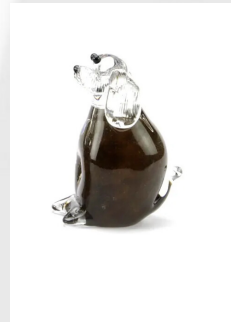

300207

Crystal glass keepsake ashes urn 'Dog' brown

Article number
300207
Shape / Symbol / Theme
Dog
Dimensions (h x w x d in cm)
H 10
Volume in liter
0.04
Suitable for
Indoor

140.00