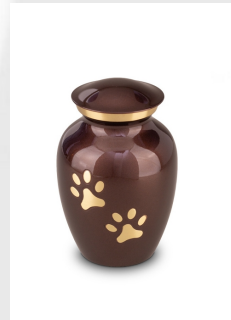

Dimensions (h x w x d in cm)

15 cm - Ø 10 cm

Volume in liter

1.0

Suitable for

Indoor

219.00

100299