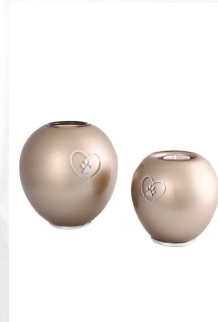

102769

Crystal glass pet urn with pawprints anthracite

Article number
102769

Shape / Symbol / Theme
Cylinder, Pawprints

Dimensions (h x w x d in cm)
12 cm - Ø 9 cm | 22 cm - Ø 9 cm

Volume in liter
0.5 - 1.0

Suitable for
Indoor

226.00

102770

Crystal glass pet urn with pawprints cappuccino

Article number
102770

Shape / Symbol / Theme
Cylinder, Pawprints

Dimensions (h x w x d in cm)
12 cm - Ø 9 cm | 22 cm - Ø 9 cm

Volume in liter
0.5 - 1.0

Suitable for
Indoor

226.00

102771

Crystal glass pet urn with pawprints Burgundy

Article number
102771

Shape / Symbol / Theme
Cylinder, Pawprints

Dimensions (h x w x d in cm)
12 cm - Ø 9 cm | 22 cm - Ø 9 cm

Volume in liter
0.5 - 1.0

Suitable for
Indoor

226.00

102772

Crystal glass pet urn with pawprint and Swarovski heart | cappuccino

Article number
102772

Shape / Symbol / Theme
Cylinder, Heart(s), Pawprints

Dimensions (h x w x d in cm)
12 cm - Ø 9 cm | 22 cm - Ø 9 cm

Volume in liter
0.5 - 1.0

Suitable for
Indoor

226.00

102773

Crystal glass pet urn with pawprint and Swarovski heart | anthracite

Article number
102773

Shape / Symbol / Theme
Cylinder, Heart(s), Pawprints

Dimensions (h x w x d in cm)
12 cm - Ø 9 cm | 22 cm - Ø 9 cm

Volume in liter
0.5 - 1.0

Suitable for
Indoor

226.00

102774

Crystal glass pet urn with pawprint and Swarovski heart | Burgundy

Article number
102774

Shape / Symbol / Theme
Cylinder, Heart(s), Pawprints

Dimensions (h x w x d in cm)
12 cm - Ø 9 cm | 22 cm - Ø 9 cm

Volume in liter
0.5 - 1.0

Suitable for
Indoor

226.00

102775

Crystal glass pet urn with candle holder, pawprint and Swarovski heart

Article number
102775

Shape / Symbol / Theme
Cube, rectangele, round & triangle, Heart(s), Pawprints

Dimensions (h x w x d in cm)
11 cm - Ø 10 cm | 15 cm - Ø 13 cm

Volume in liter
0.5 - 1.3

Suitable for
Indoor

192.00