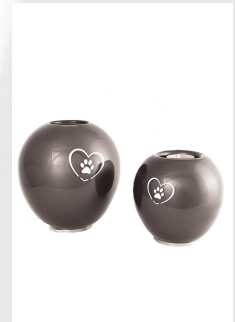

102776

Crystal glass pet urn with candle holder, pawprint and Swarovski heart

Article number
102776

Shape / Symbol / Theme
Cube, rectangele, round & triangle, Heart(s), Pawprints

Dimensions (h x w x d in cm)
11 cm - Ø 10 cm | 15 cm - Ø 13 cm

Volume in liter
0.5 - 1.3

Suitable for
Indoor

192.00