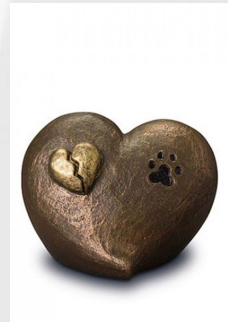

200755

Pet cremation ashes urn with pawprint 'Broken heart'

Article number
200755
Shape / Symbol / Theme
Heart(s), Pawprints
Dimensions (h x w x d in cm)
10 x 14 x 12
Volume in liter
1.0
Suitable for
Indoor and outdoor

324.00