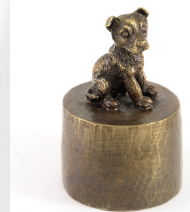

301145

**Yorkshire terrier funeral
urn bronzed**

Article number
301145
Shape / Symbol / Theme
Dog
Dimensions (h x w x d in cm)
Ø 8 cm
Volume in liter
0.04
Suitable for
Indoor

294.00