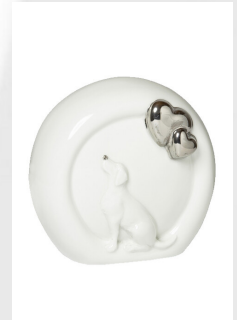

403.00

101483

**Dog urn with two golden
hearts**

Article number
101483
Shape / Symbol / Theme
Dog
Dimensions (h x w x d in cm)
14 x Ø 16
Volume in liter
0.85
Suitable for
Indoor

220.00

101482

**Dog urn with two silver
hearts**