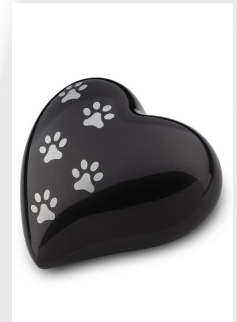

300429

Black heart shaped pet urn with silver pawprints | Large

Article number
300429
Shape / Symbol / Theme
Heart(s), Pawprints
Dimensions (h x w x d in cm)
8.5 cm - Ø 16 cm
Volume in liter
0.9
Suitable for
Indoor

202.00